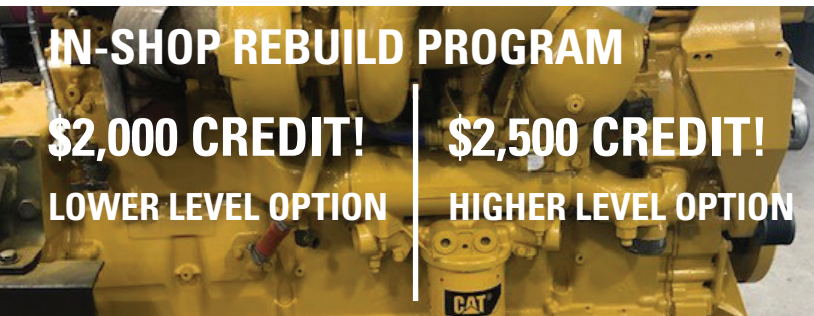

**UP TO
\$750 OFF!**

**\$100 OFF A SINGLE INJECTOR
OR \$750 OFF 6 INJECTORS**

OFFER RUNS OCTOBER 1 - DECEMBER 31, 2020

Reference Numbers: NAT-ENG-3230

**TRUCK REMAN WATER PUMPS
\$125 OFF!**

**Come Back
to CAT!**

OFFER RUNS OCTOBER 1 - DECEMBER 31, 2020

Equivalent non-CAT cores accepted for core credit, see dealer for details. Reference Numbers: NAT-ENG-3232

IN-SHOP REBUILD PROGRAM

\$2,000 CREDIT!

LOWER LEVEL OPTION